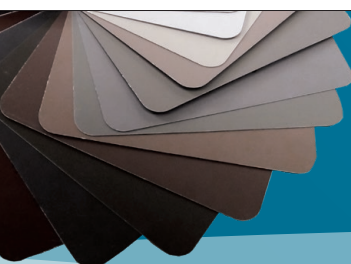

**DOWNPIPE
END CAPS
ELBOWS
STRAPS
J-TRIM**

**TROUGH COIL
TRIM COIL
DRIP CAP
SOFFIT
FASCIA**

ALUMINUM & RAINWARE

COLOUR REFERENCE CHART

White	Linen	Beige	Ivory	Wicker
Sand	Clay	Pebble Clay	Brownstone	Harvard Slate
Chocolate	Universal Brown	Commercial Brown	Antique Brown	Cactus
Granite	Gray	Charcoal	Ironstone	Black

*Select colours may only be available by special order. Speak to your sales representative for more information.

Printed colours may vary from actual colour. Review colour selection with actual samples.

ROYAL Building Products

For colour availability, contact your local Roof Centre Branch | Printed colours may vary slightly from actual product, please view a sample or finished installation prior to final colour selection | Information in this literature is subject to change without notice. Roof Centre assumes no responsibility for errors that may appear in this literature | 02/2018