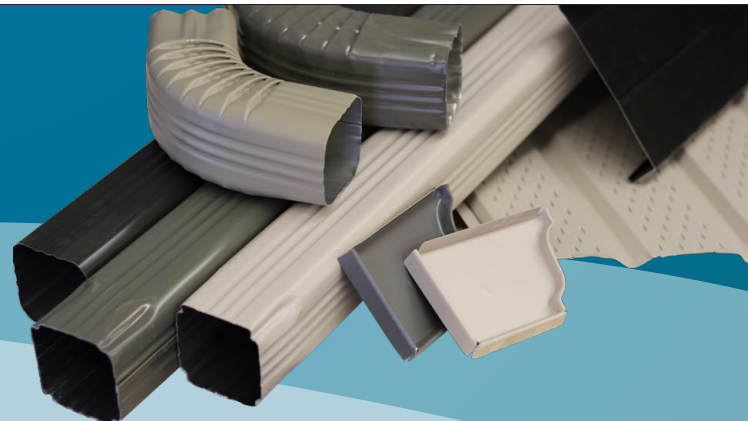

**DOWNPIPE
END CAPS
ELBOWS
STRAPS
J-TRIM**

**TROUGH COIL
TRIM COIL
DRIP CAP
SOFFIT
FASCIA**

ALUMINUM & RAINWARE

COLOUR REFERENCE CHART

White	Linen	Beige	Ivory	Wicker
Sand	Clay	Pebble Clay	Brownstone	Harvard Slate
Chocolate	Universal Brown	Commercial Brown	Antique Brown	Cactus
Granite	Gray	Charcoal	Ironstone	Black

*Select colours may only be available by special order. Speak to your sales representative for more information.

Printed colours may vary from actual colour. Review colour selection with actual samples.