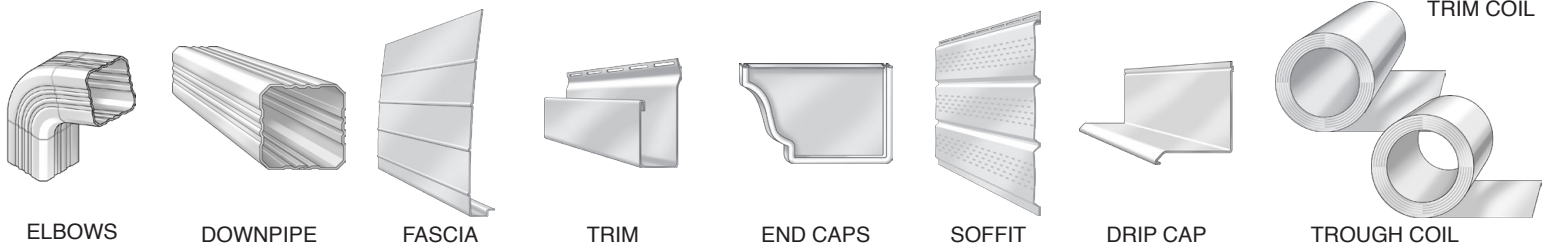

Printed colours may vary from actual colour. Review colour selection with actual samples.